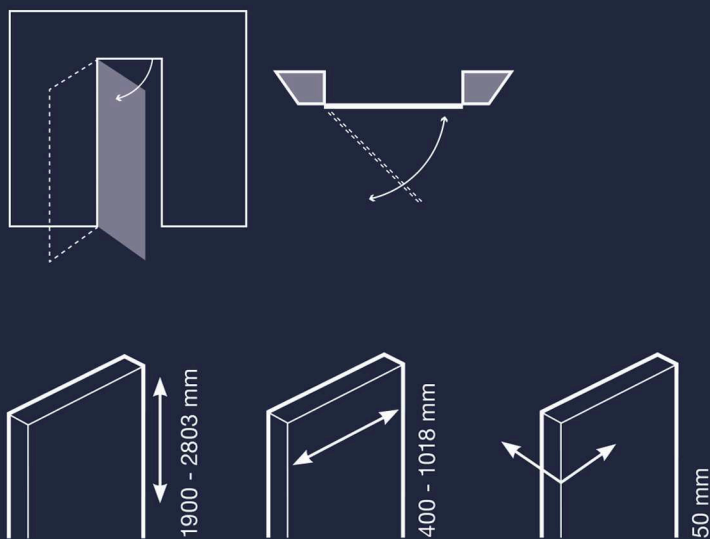

## ADELA swing door – Plain frame

Adela swing door – available both for plasterboard and for masonry – can be integrated to the wall with perfect mimicry thanks to the aluminum flush jamb Plain and completely concealed hinges (adjustable on three axes). It can be embellished with accessories of customer's choice and original inserts in lacquered or decorated glass.

**Dimensions standard and on demand.** Also at full height with Plain frame. The doors can be customized with a maximum width of 1018 mm and a maximum height of 2803 mm. Door / panel thickness 50 mm.

ADELA SWING DOOR WITH PLAIN FRAME		
DOOR	<p><b>Door width:</b> from 618 mm (nominal 600) to 1018 mm (nominal 1000)</p> <p><b>Door height:</b> from 1992 mm (nominal 2000 for frame without transom) to 2803 mm (nominal 2800 for frame with transom)</p>	
FRAMES	PULL PLAIN	<p><b>External frame width:</b> from 700 mm (nominal 600) to 1100 mm (nominal 1000)</p> <p><b>External frame height:</b> from 2000 mm (nominal 2000 for frame without transom) to 2850 mm (nominal 2800 for frame with transom)</p> <p><b>Wall thickness:</b> from 100 mm</p>
	PUSH PLAIN	<p><b>External frame width:</b> from 700 mm (nominal 600) to 1100 mm (nominal 1000)</p> <p><b>External frame height:</b> from 2000 mm (nominal 2000 for frame without transom) to 2850 mm (nominal 2800 for frame with transom)</p> <p><b>Wall thickness:</b> from 100 mm</p>