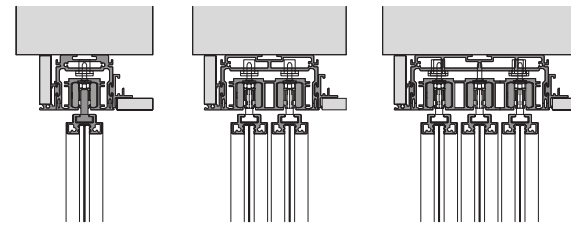

Ancorato a soffitto con tamponamento asimmetrico
Ceiling fixing with asymmetric plug