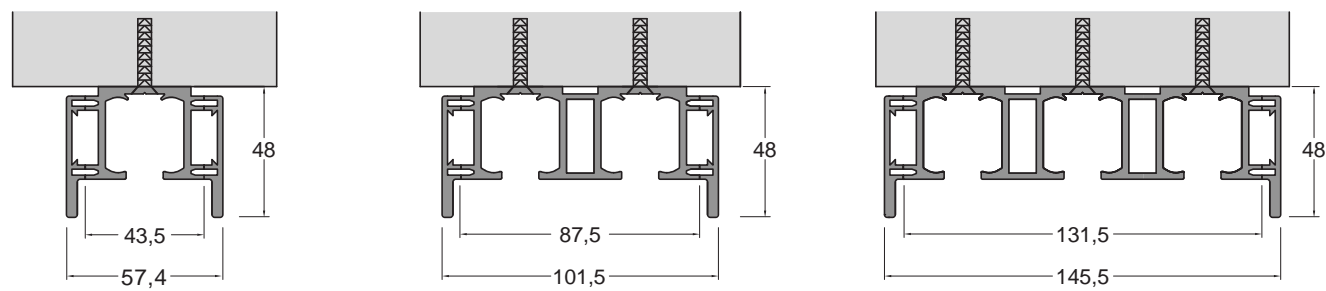

Binario ancorato a soffitto con mantovana in alluminio _Ceiling fixing track with aluminum valance