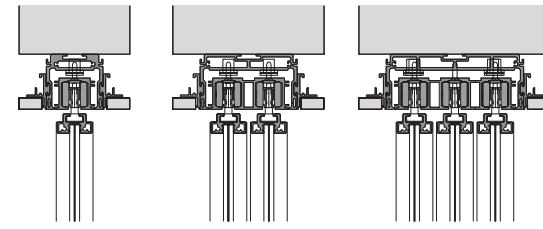

Dimensions on demand. The doors can be customized with a maximum width of 1260 mm and a maximum height of 3000 mm. Glass thickness of 10 mm (tempered monolithic or tempered laminated).

1900 - 3000 mm

400 - 1260 mm

174

MANHATTAN LINE

EXTERNAL WALL SLIDING DOOR
INSIDE SYSTEM

175

Binari di scorrimento singoli, doppi, tripli con elementi in cartongesso.
 Sliding single, double, triple tracks with plasterboard elements.

Ancorato a soffitto con tamponamento simmetrico verticale
 Ceiling fixing with vertical symmetric plug

Ancorato a soffitto con tamponamento simmetrico orizzontale
 Ceiling fixing with horizontal symmetric plug