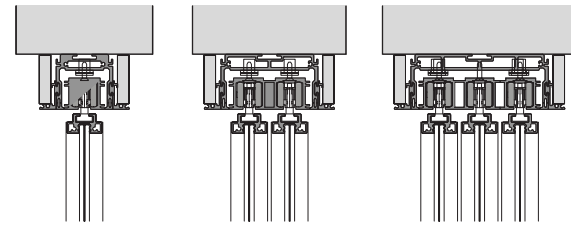

Dimensions on demand. The doors can be customized with a maximum width of 1260 mm and a maximum height of 3000 mm. Glass thickness of 10 mm (tempered monolithic or tempered laminated).

1900 - 3000 mm

400 - 1260 mm

174

MANHATTAN LINE

EXTERNAL WALL SLIDING DOOR
INSIDE SYSTEM

175

Binari di scorrimento singoli, doppi, tripli con elementi in cartongesso.
 Sliding single, double, triple tracks with plasterboard elements.

Ancorato a soffitto con tamponamento simmetrico verticale
 Ceiling fixing with vertical symmetric plug

Ancorato a soffitto con tamponamento simmetrico orizzontale
 Ceiling fixing with horizontal symmetric plug