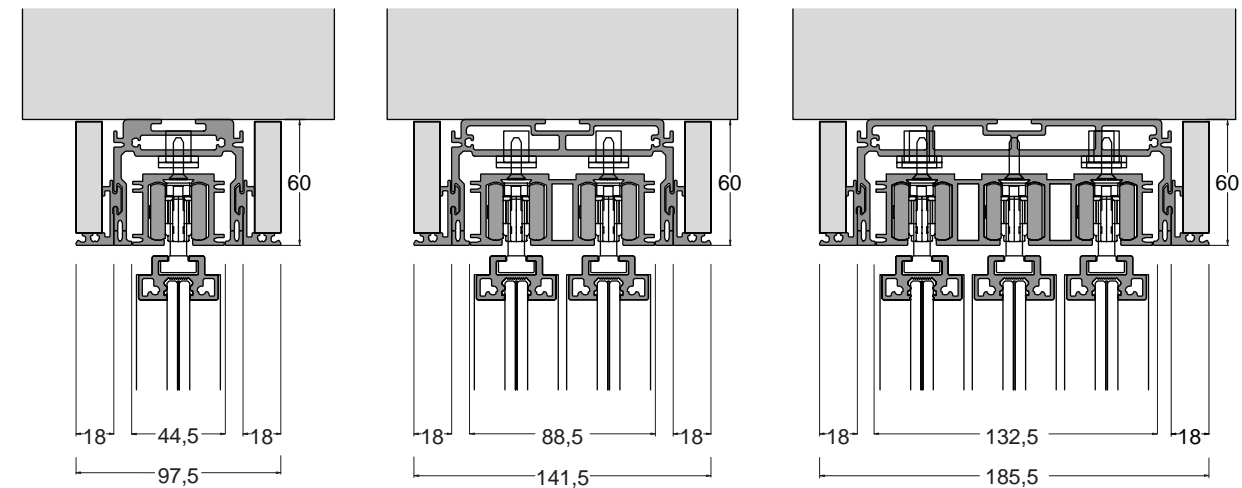

Scorrimento su binario singolo, doppio, triplo.
Sliding on single, double, triple track.