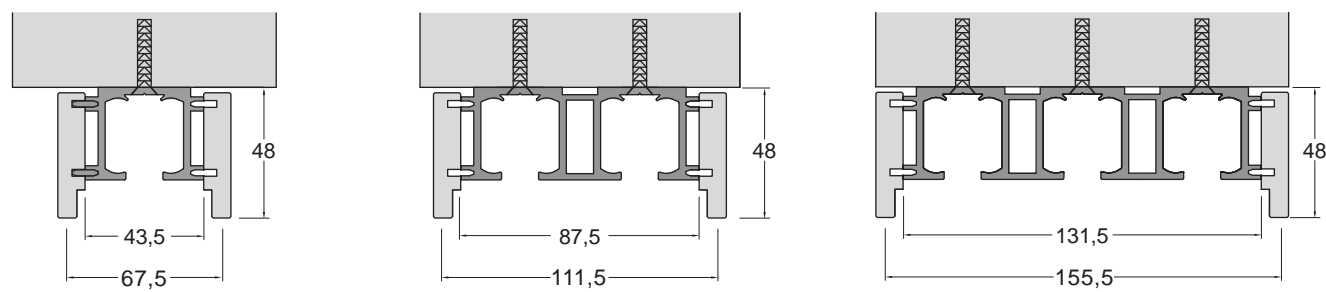

Binario ancorato a soffitto con mantovana in legno _Ceiling fixing track with wood valance