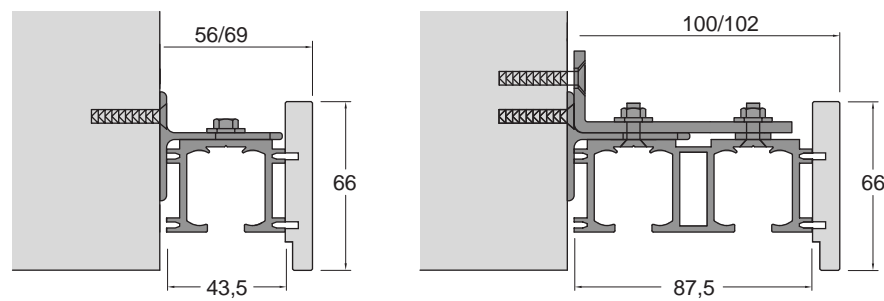

Binario ancorato a parete con mantovana in legno _Wall fixing track with wood valance