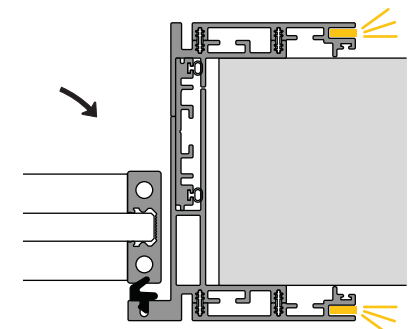

The LIGHT frame is the best compromise between ease of installation and simplicity, fully consistent with the finish of the door. Different distinctive features, in particular the possibility of integration with led lighting.

Stipite Light versione a spingere; possibilità di inserire luce LED
 Light frame push option; possibility to insert LED light

Stipite Light versione a tirare; possibilità di inserire luce LED
 Light frame pull option; possibility to insert LED light